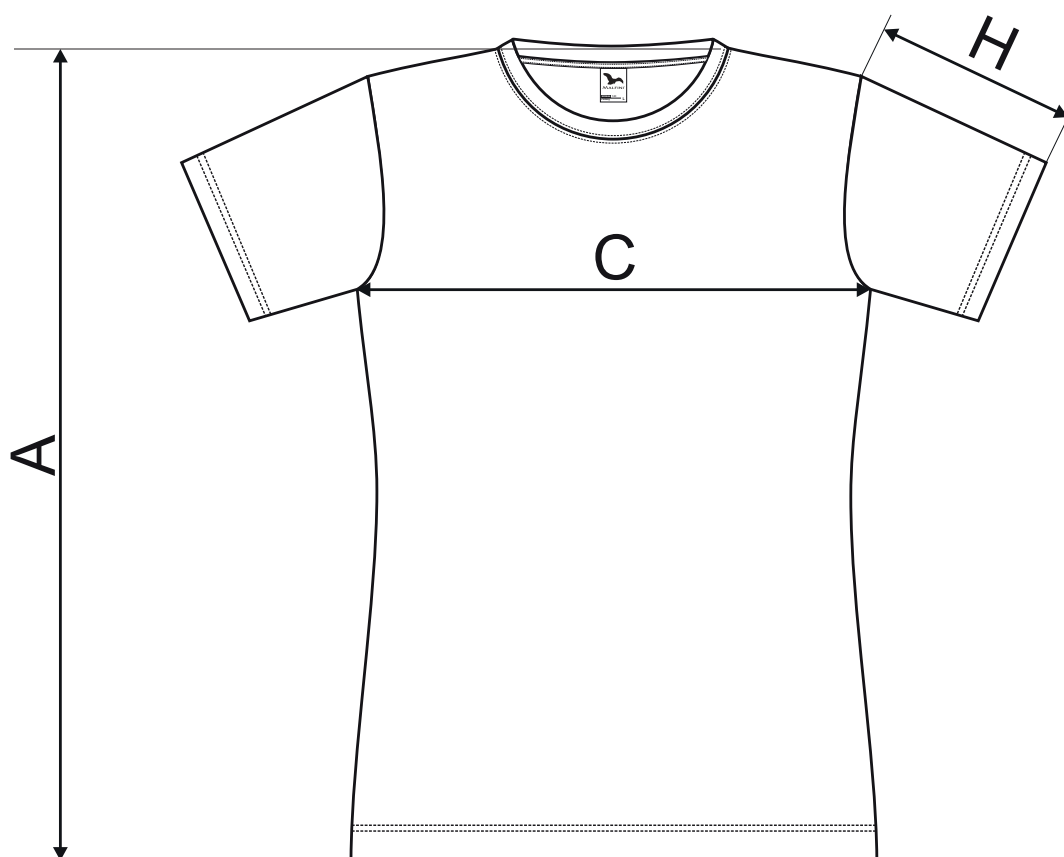

KOSZULKI MĘSKIE

124 Fantasy ♂

SIZE SPECIFICATION [cm]

size	S	M	L	XL	2XL	3XL
A	70	72	74	76	78	78
C	45	49	53	57	61	67
H	19	20	21	22	23	24

All size specifications listed are in cm. Accepted tolerance of up to $\pm 5\%$.

140 Fantasy ♀

SIZE SPECIFICATION [cm]

size	XS	S	M	L	XL	2XL
A	60	62	64	66,5	69	72
C	39	43	47	51	54	58
H	13	14	15	16	17	18

All size specifications listed are in cm. Accepted tolerance of up to $\pm 5\%$.

KOSZULKI DZIECIĘCE

147 Fantasy

SIZE SPECIFICATION [cm]

size	6 LAT	8	10	12
A	49	53	57	63
C	35	38	41	43
H	13	14	16	17

All size specifications listed are in cm. Accepted tolerance of up to $\pm 5\%$.