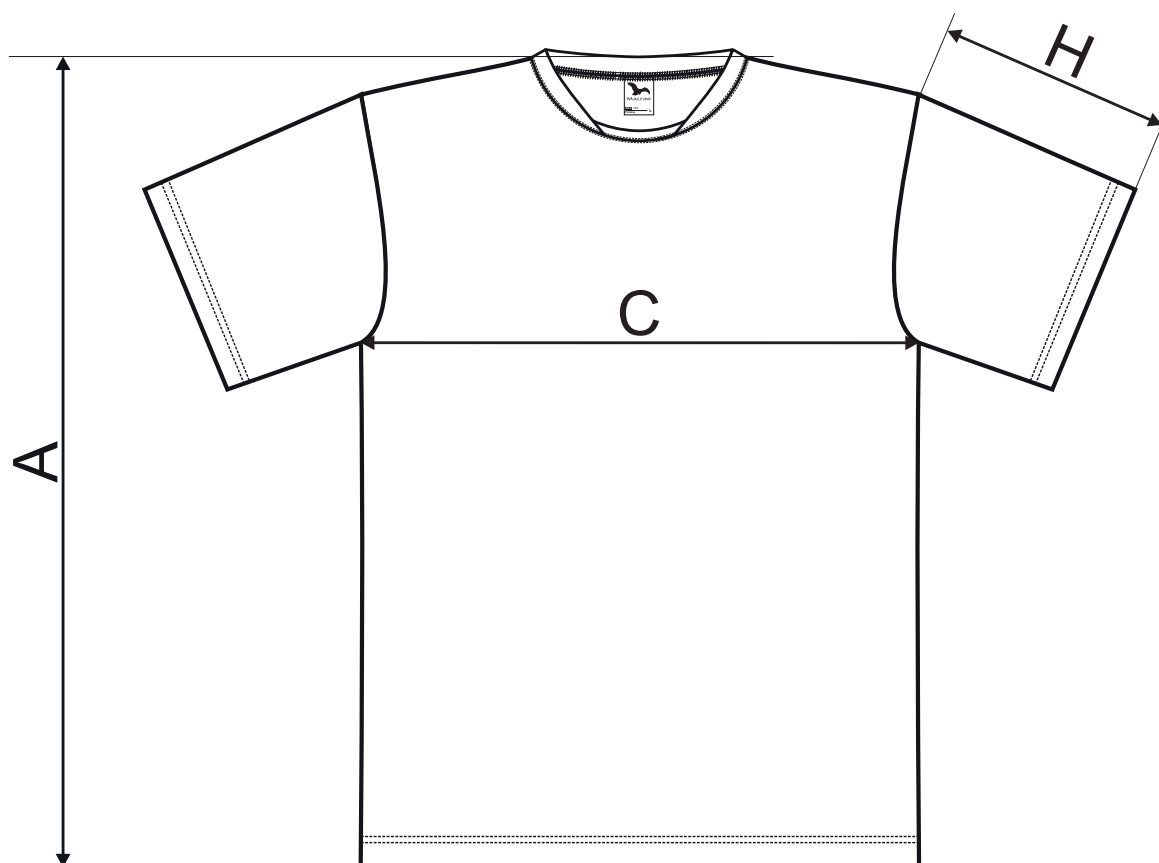

KOSZULKI MĘSKIE

124 Fantasy ♂

SIZE SPECIFICATION [cm]

size	S	M	L	XL	2XL	3XL
A	70	72	74	76	78	78
C	45	49	53	57	61	67
H	19	20	21	22	23	24

All size specifications listed are in cm. Accepted tolerance of up to $\pm 5\%$.

140 Fantasy ♀

SIZE SPECIFICATION [cm]

size	XS	S	M	L	XL	2XL
A	60	62	64	66,5	69	72
C	39	43	47	51	54	58
H	13	14	15	16	17	18

All size specifications listed are in cm. Accepted tolerance of up to $\pm 5\%$.

KOSZULKI DZIECIĘCE

147 Fantasy

SIZE SPECIFICATION [cm]

size	6 LAT	8	10	12
A	49	53	57	63
C	35	38	41	43
H	13	14	16	17

All size specifications listed are in cm. Accepted tolerance of up to $\pm 5\%$.